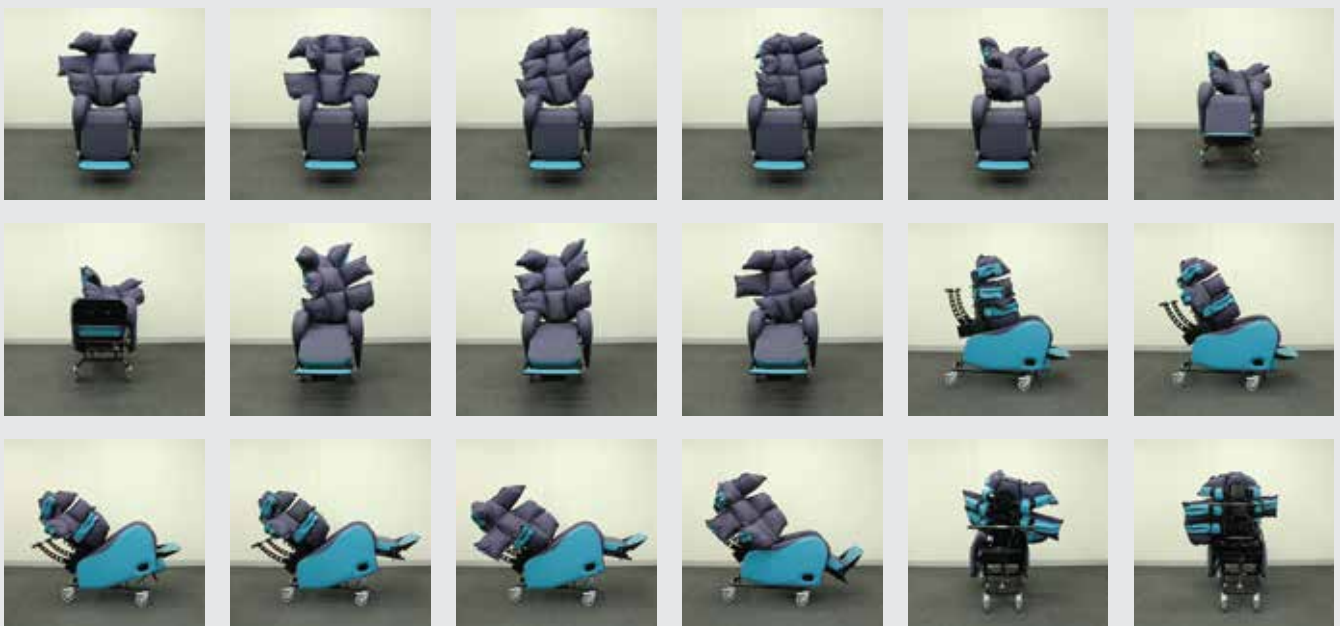

## CURA CONTOUR POSITIONING CHAIR

Experience unparalleled comfort and support with the Cura Contour, the world's most adjustable positioning chair. Designed to address even the most complex postural needs, this chair offers exceptional flexibility for complex postural support.

## PRODUCT OVERVIEW

The Cura Contour chair sets a new standard in adjustability with its Oyster backrest system, offering 25 unique adjustment points to easily accommodate severe postural deformities. Available in two sizes for growth adaptability, it's a smart investment. This range comes in attractive standard colors, with extensive fabric and color options for special orders.

## The World's Most Adjustable Positioning Chair

Experience unmatched versatility with the Cura Contour Chair, equipped with a 25-point adjustable Oyster backrest, designed to meet extreme postural challenges and adapt to growth and evolving needs.