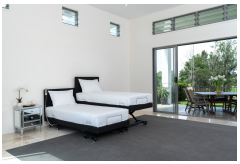

As specialists in sleep systems, we believe that a bed is an important aspect of our daily care. It is a place where rest and recovery should be comfortable, therapeutic and secure.

The **BodyAdjust Sleep System** is designed to blend into the home environment with ease, yet not compromise on your therapeutic needs. Multiple positioning options will assist you with independent mobility, improve sleep quality, and comfort levels.

Voice ACTIVATION

Sizes Available

Mattress Options

Active

A multi-layered mattress giving you all the benefits of contouring foam, the breathability of cotton and bamboo fibres, and the comfort of pocket-springs. Ideal for those requiring minimal partner disturbance through the night.

Comfort

This supple 2-layer combination foam mattress supports and conforms to the contours of your body closely. The natural latex upper-layer allows air to circulate and improves immersion to assist with pressure redistribution.

Mattress Overlay

A beautiful, high quality 50mm memory foam overlay to immerse into - providing additional comfort to your existing mattress.

with Smartphone App Control

BodyAdjust

Sleep System by MULTiWAY