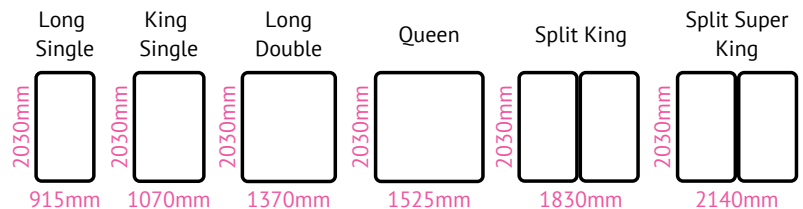

Voice ACTIVATION

Sizes Available

Mattress Options

Active

A multi-layered mattress giving you all the benefits of contouring foam, the breathability of cotton and bamboo fibres, and the comfort of pocket-springs. Ideal for those requiring minimal partner disturbance through the night.

Comfort

This supple 2-layer combination foam mattress supports and conforms to the contours of your body closely. The natural latex upper-layer allows air to circulate and improves immersion to assist with pressure redistribution.

Mattress Overlay

A beautiful, high quality 50mm memory foam overlay to immerse into - providing additional comfort to your existing mattress.