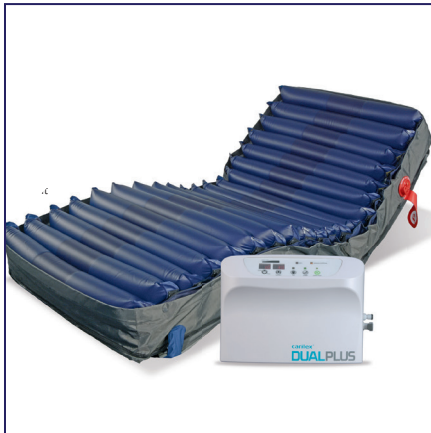

## The Dual Plus Range

### Revolutionary intelligent mattress replacement system that rethinks the way to optimise comfort.

Brought to you by the inventive research and design team at Carilex, comes the replacement system with instinctive input design to create maximum comfort. Taking care of patients can be stressful, that is why it is crucial to have simple input options. DualPlus Power Unit does not need to input patient's weight. DualPlus offers multiple comfort levels that delivers optimal internal pressure according to each patient's sensation; as well as both dynamic and static modes to meet individual patient's needs.

Electronic pressure sensors and sophisticated microprocessors run through intricate algorithms in order to responds to patient movements on mattress and adjusting internal pressure appropriately, with no extra input needed.

**Bridging cells allow for the provision of zero pressure zones.**

DUAL PLUS	
Risk	High to Very High
SWL	250kg
Cable Management	✓
CPR	✓
Cells	20 x 8" cells, Exchangeable bridging cells, Compressed Foam Base
Low Pressure and Power Failure Alarms	✓
Dartex 4 Way Stretch Fabric	✓
Cycle Times	5, 10 and 15 minutes
Mattress Sizes	Single – 90cm x 200cm King Single – 105cm x 200cm
Cost	\$\$\$\$